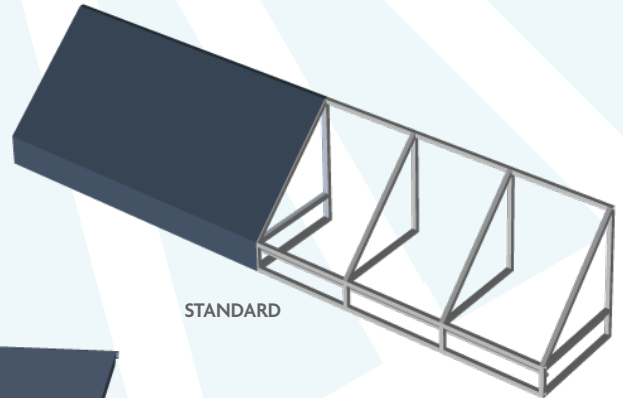

COASTAL CANVAS

PRODUCTS

FABRIC AWNINGS

Fabric awnings provide extensive solutions to many residential and commercial sun and weather challenges. While creating an amazing look for your home or business and creating additional functional outdoor space, you save on energy consumption and cooling costs. Fabric awnings create a beautiful look that complement your home and create a seamless transition from interior to exterior with the use of hundreds of fabric options.

ARCH TOP

STANDARD

WATERFALL

DOME

STANDARD NO WINGS

CONCAVE

VALANCE OPTIONS

FEATURES